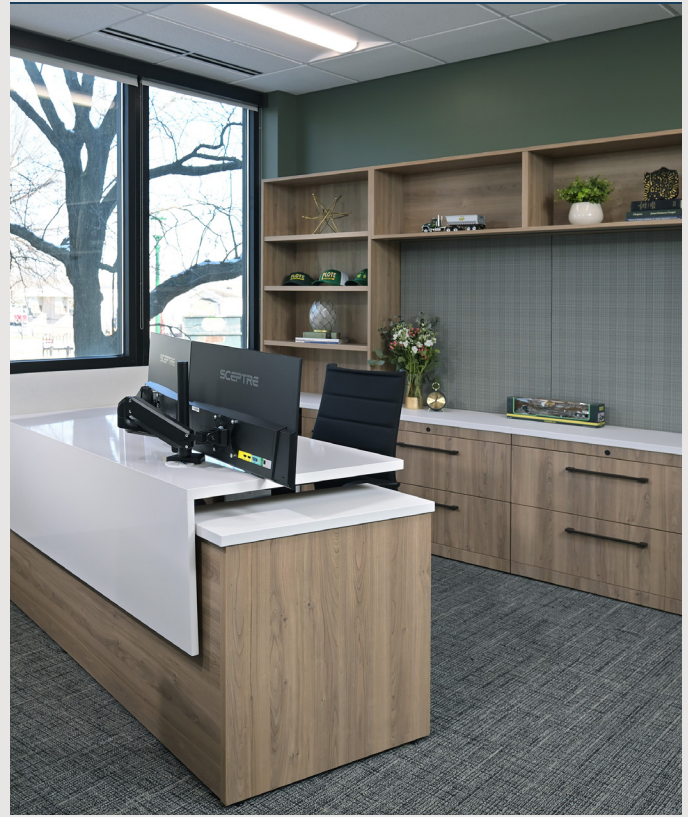

Private Office

The Problem

The office space had remained unchanged since its inception, presenting a worn appearance and failing to meet the evolving needs of its occupants. Recognizing the imperative for a transformation, it became evident that the layout required a significant overhaul to better serve their objectives.

The Solution

Our team of designers and architects will collaborate to develop a revised floor plan that maximizes space utilization, enhances privacy, and fosters productivity.

Provided Services

- Space Planning
- Schematic Design
- Furniture Selections
- Design Development